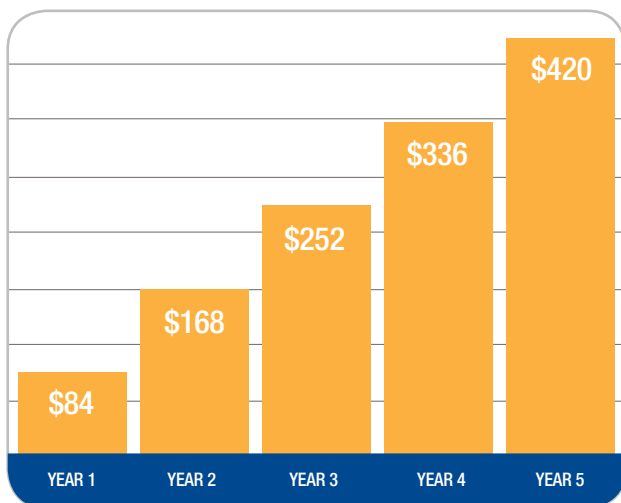

Over the years, a hardworking Concord air conditioner can save you hundreds of dollars on utility bills.

U.S. Average Five-Year Electric Cumulative Energy Savings for High-Efficiency 14 SEER Air Conditioners vs. 10 SEER. Energy Efficiency and renewable Energy Network, U.S. Department of Energy. The U.S. national average is used for electricity consumption. Actual cost savings may vary depending on personal lifestyle, system settings, equipment maintenance, local climate, actual construction, installation of equipment and duct system, hours of operation and local utility rates. This information is intended as an example for comparison purposes only.

Enjoy season after season of worry-free operation.

With a Concord air conditioner, you'll get dependable performance when you need it. We start and operate each unit at the factory to help ensure it performs as expected and provides the highest level of reliability. Which means that as soon as the temperatures begin to rise, your air conditioner will be ready to work for you.